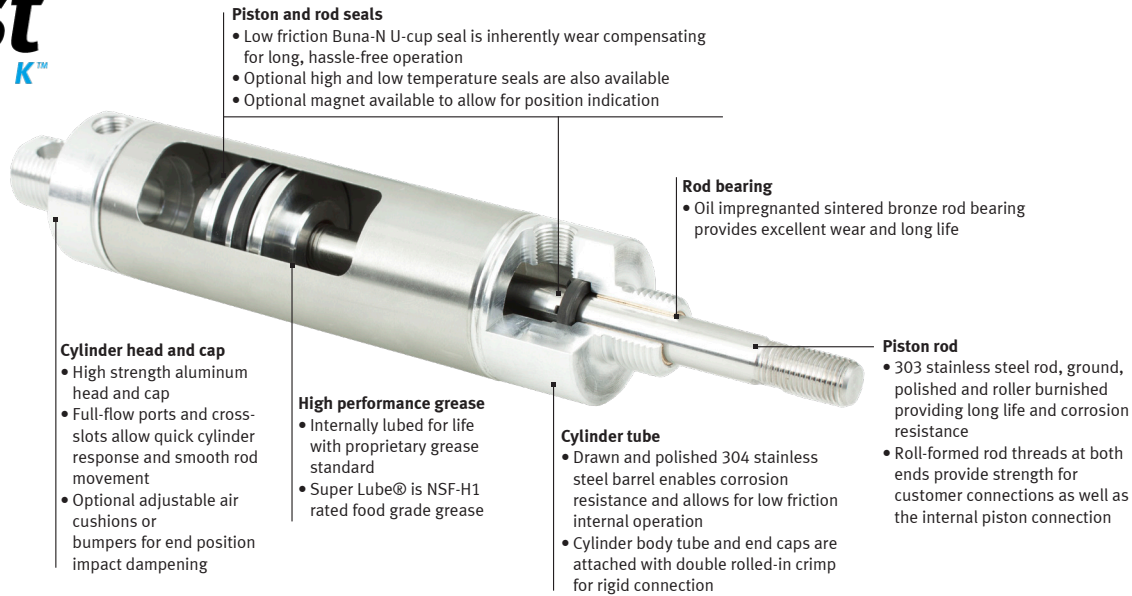

Interchangeable inch round air cylinder F-series

FABCO-AIR
A member of Festo Group

fast
TRACK™

Common configurations in stock and available now.

Nose mount, axial port		Piston diameter					Single acting, spring return		Piston diameter		
		3/4"	1 1/16"	1 1/4"	1 1/2"	2"			3/4"	1 1/16"	
	Stroke length [inches]	1/2"	F-0750D01-00I	F-1062D01-00I	F-1062D01-00I			Nose Mount	1"	F-0750S01-01A	F-1062S01-01A
		1"	F-0750D01-01A	F-1062D01-01A	F-1250D01-01A	F-1500D01-01A	F-2000D01-01A	Rear pivot	1"	F-0750S02-01A	F-1062S02-01A
		1 1/2"	F-0750D01-01I	F-1062D01-01I		F-1500D01-01I					
		2"	F-0750D01-02A	F-1062D01-02A	F-1250D01-02A	F-1500D01-02A	F-2000D01-02A				
		3"	F-0750D01-03A	F-1062D01-03A	F-1250D01-03A	F-1500D01-03A	F-2000D01-03A				
		4"	F-0750D01-04A	F-1062D01-04A	F-1250D01-04A	F-1500D01-04A	F-2000D01-04A				
		5"		F-1062D01-05A	F-1250D01-05A	F-1500D01-05A	F-2000D01-05A				
	6"				F-1500D01-06A	F-2000D01-06A					

F-series cylinders at a glance, variants and accessories for greater flexibility

Available configuration options:

- Stainless steel end caps
- POM end caps
- Viton seals
- Axial supply port
- Non-rotating piston rod
- Bumper or adjustable air cushions
- Threaded nose mount, rear pivot, front block, trunnion mounting
- Magnetic piston for positioning sensing
- Piston rod & rod thread extensions

Available accessories

- Swivel clevis brackets
- Mounting nuts
- Foot mount bracket
- Rod clevis
- Magnetic sensor with LED (Dovetail style)
 - Sourcing PNP 6-24 V DC
 - Sinking NPN 6-24 V DC
- Sensor mounting bracket