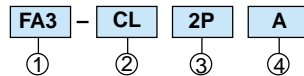

How to Order