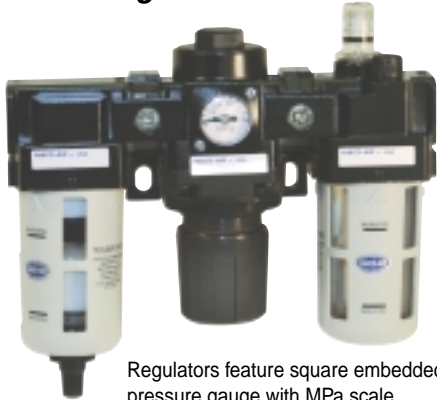

Filter - Regulator - Lubricators with two "L" Type Mounting Brackets

Regulators feature square embedded pressure gauge with MPa scale.
(1.0 MPa = 145 psi = 10 bar)

How to Order

Order Key

- ① Series FA; Size 2, 3, 4 or 5
- ② Description: FRL (5 μ filtration)
- ③ Port size NPT:
 - 1P=1/8 4P=1/2
 - 2P=1/4 5P=3/4
 - 3P=3/8 6P=1
- ④ A = Auto drain, float type drain
M = Manual drain