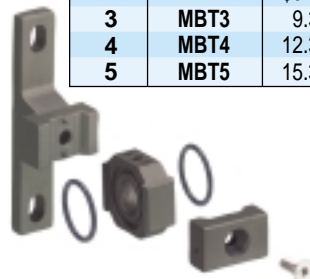

Pressure Gauge

(Square Embedded)

Scale	Part No.	Price
psi	GS-P	\$7.25
MPa	GS-M	7.25

Round Pressure Gauge

(Optional - requires adapter plate)

Center back male thread with dual scale bar & psi.

NPT	Part No.	Price
1/8	GR-1P	\$ 7.25
1/4	GR-2P	7.25

Gauge Adapter Plate

(Required for round gauge)

NPT	Part No.	Price
1/8	GA-1P	\$ 5.00
1/4	GA-2P	5.00

Gauge Port Block Off

(When no gauge wanted)

Part No.	Price
GA-XP	\$4.00

Mounting Bracket “L” Type

Size	Part No.	Price
2	MBL2	\$5.85
3	MBL3	7.20
4	MBL4	11.25
5	MBL5	12.60

Mounting Bracket “T” Type

Size	Part No.	Price
2	MBT2	\$9.35
3	MBT3	9.35
4	MBT4	12.35
5	MBT5	15.35

Lock-out / Tag-out 3-Way Valve

Size	Port NPT	Model No.	Price
2	1/8	LT2-1P	\$30.95
2	1/4	LT2-2P	30.95
3	1/4	LT3-2P	33.30
3	3/8	LT3-3P	33.30
4	1/2	LT4-4P	45.25
4	3/4	LT4-5P	45.25