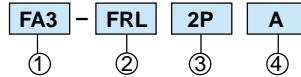

- Drain**
- Manual Drain M
 - Auto Drain, Float Type A

- Port Size NPT**
- 1/8 (Size 2 only) 1P
 - 1/4 (Size 2 and 3) 2P
 - 3/8 (Size 3 only) 3P
 - 1/2 (Size 4 only) 4P
 - 3/4 (Size 4 and 5) 5P
 - 1 (Size 5 only) 6P

Filter - Regulator - Lubricators with two "L" Type Mounting Brackets

Regulators feature square embedded pressure gauge with MPa scale.
(1.0 MPa = 145 psi = 10 bar)

How to Order

Order Key

- ① Series FA; Size 2, 3, 4 or 5
- ② Description: FRL (5 μ filtration)
- ③ Port size NPT:
 - 1P=1/8 4P=1/2
 - 2P=1/4 5P=3/4
 - 3P=3/8 6P=1
- ④ A = Auto drain, float type drain
M = Manual drain