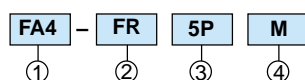

Filter / Regulator Combos with "MBCR" Type Mounting Bracket

Order Key

- ① Series FA; Size 2, 3, 4 or 5
- ② Description: C (5 μ filtration)
- ③ Port size NPT:
 - 1P=1/8 4P=1/2
 - 2P=1/4 5P=3/4
 - 3P=3/8 6P=1
- ④ A = Auto drain, float type drain
M = Manual drain

Filter - Regulators with a "T" Type Mounting Bracket

How to Order

Order Key

- ① Series FA; Size 2, 3, 4 or 5
- ② Description: FR (5 μ filtration)
- ③ Port size NPT:
 - 1P=1/8, 2P=1/4, 3P=3/8, 4P=1/2, 5P=3/4, 6P=1
- ④ A = Auto drain, float type drain
M = Manual drain